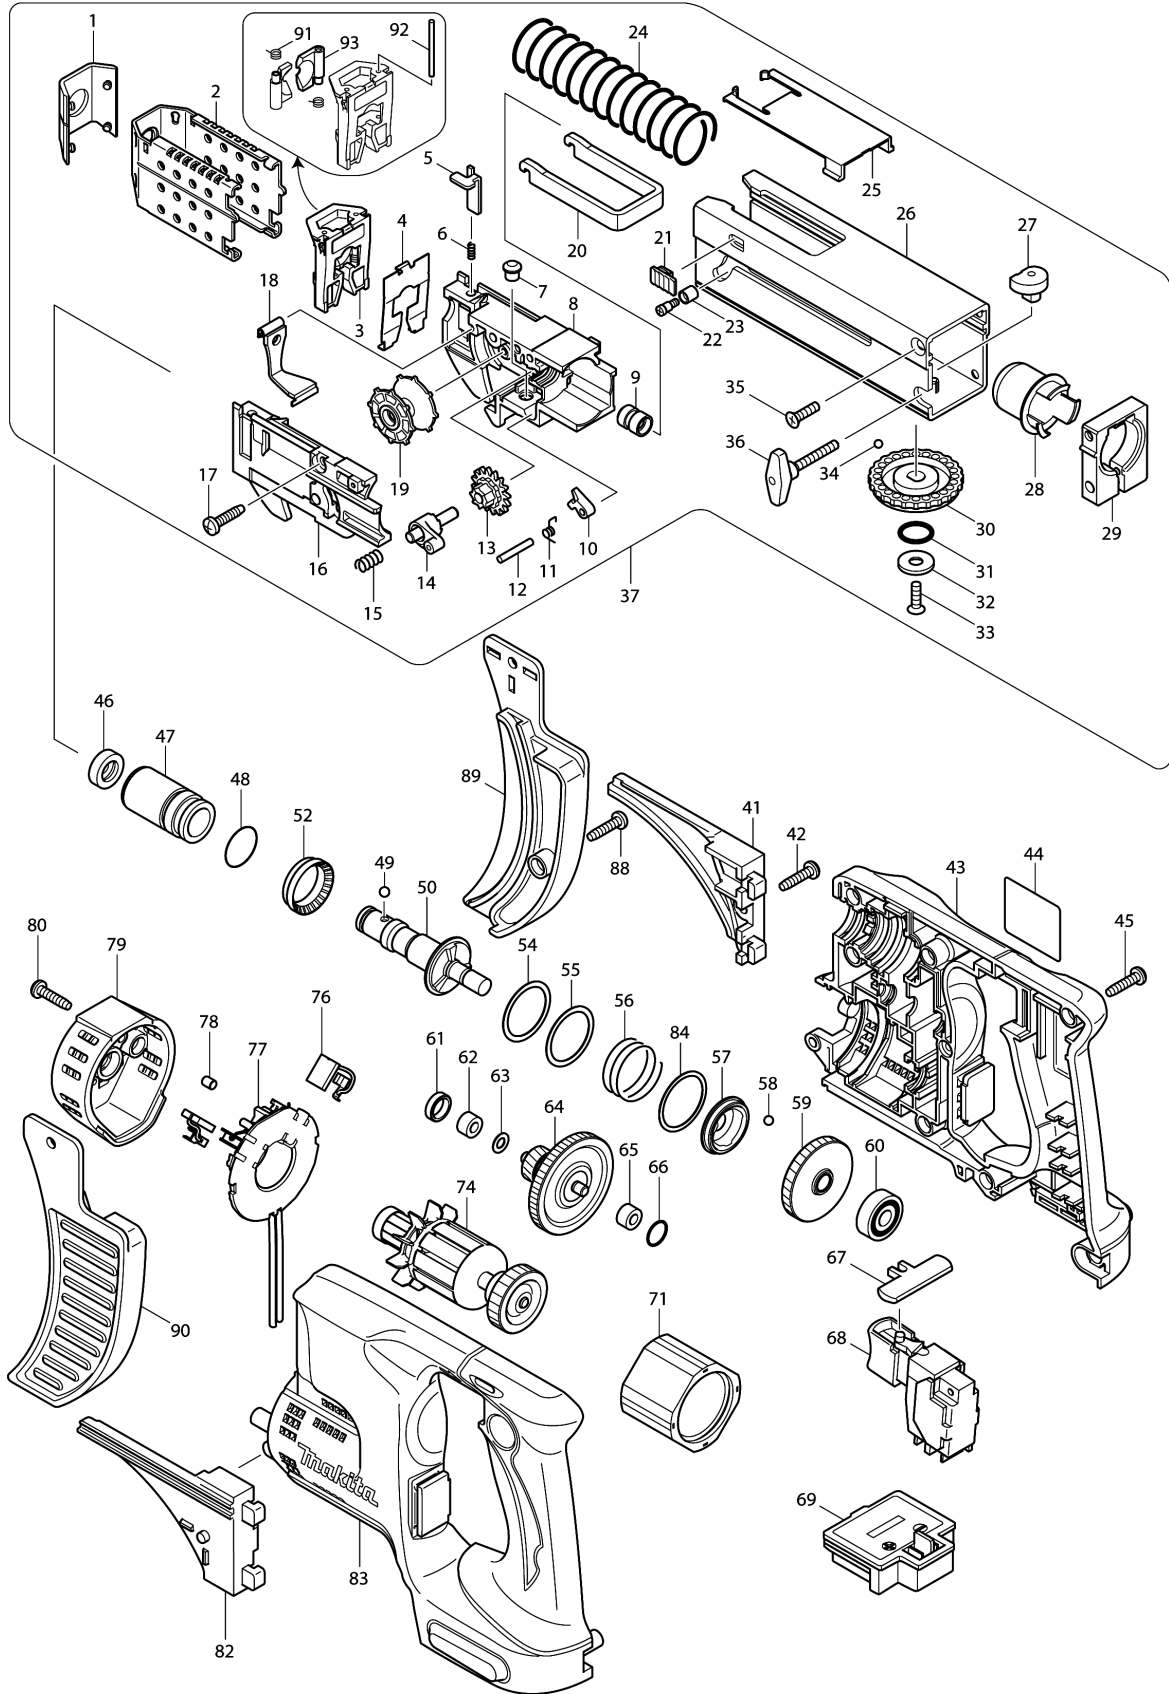

Model No.DFR550 CORDLESS AUTO FEED SCREWDRIVER